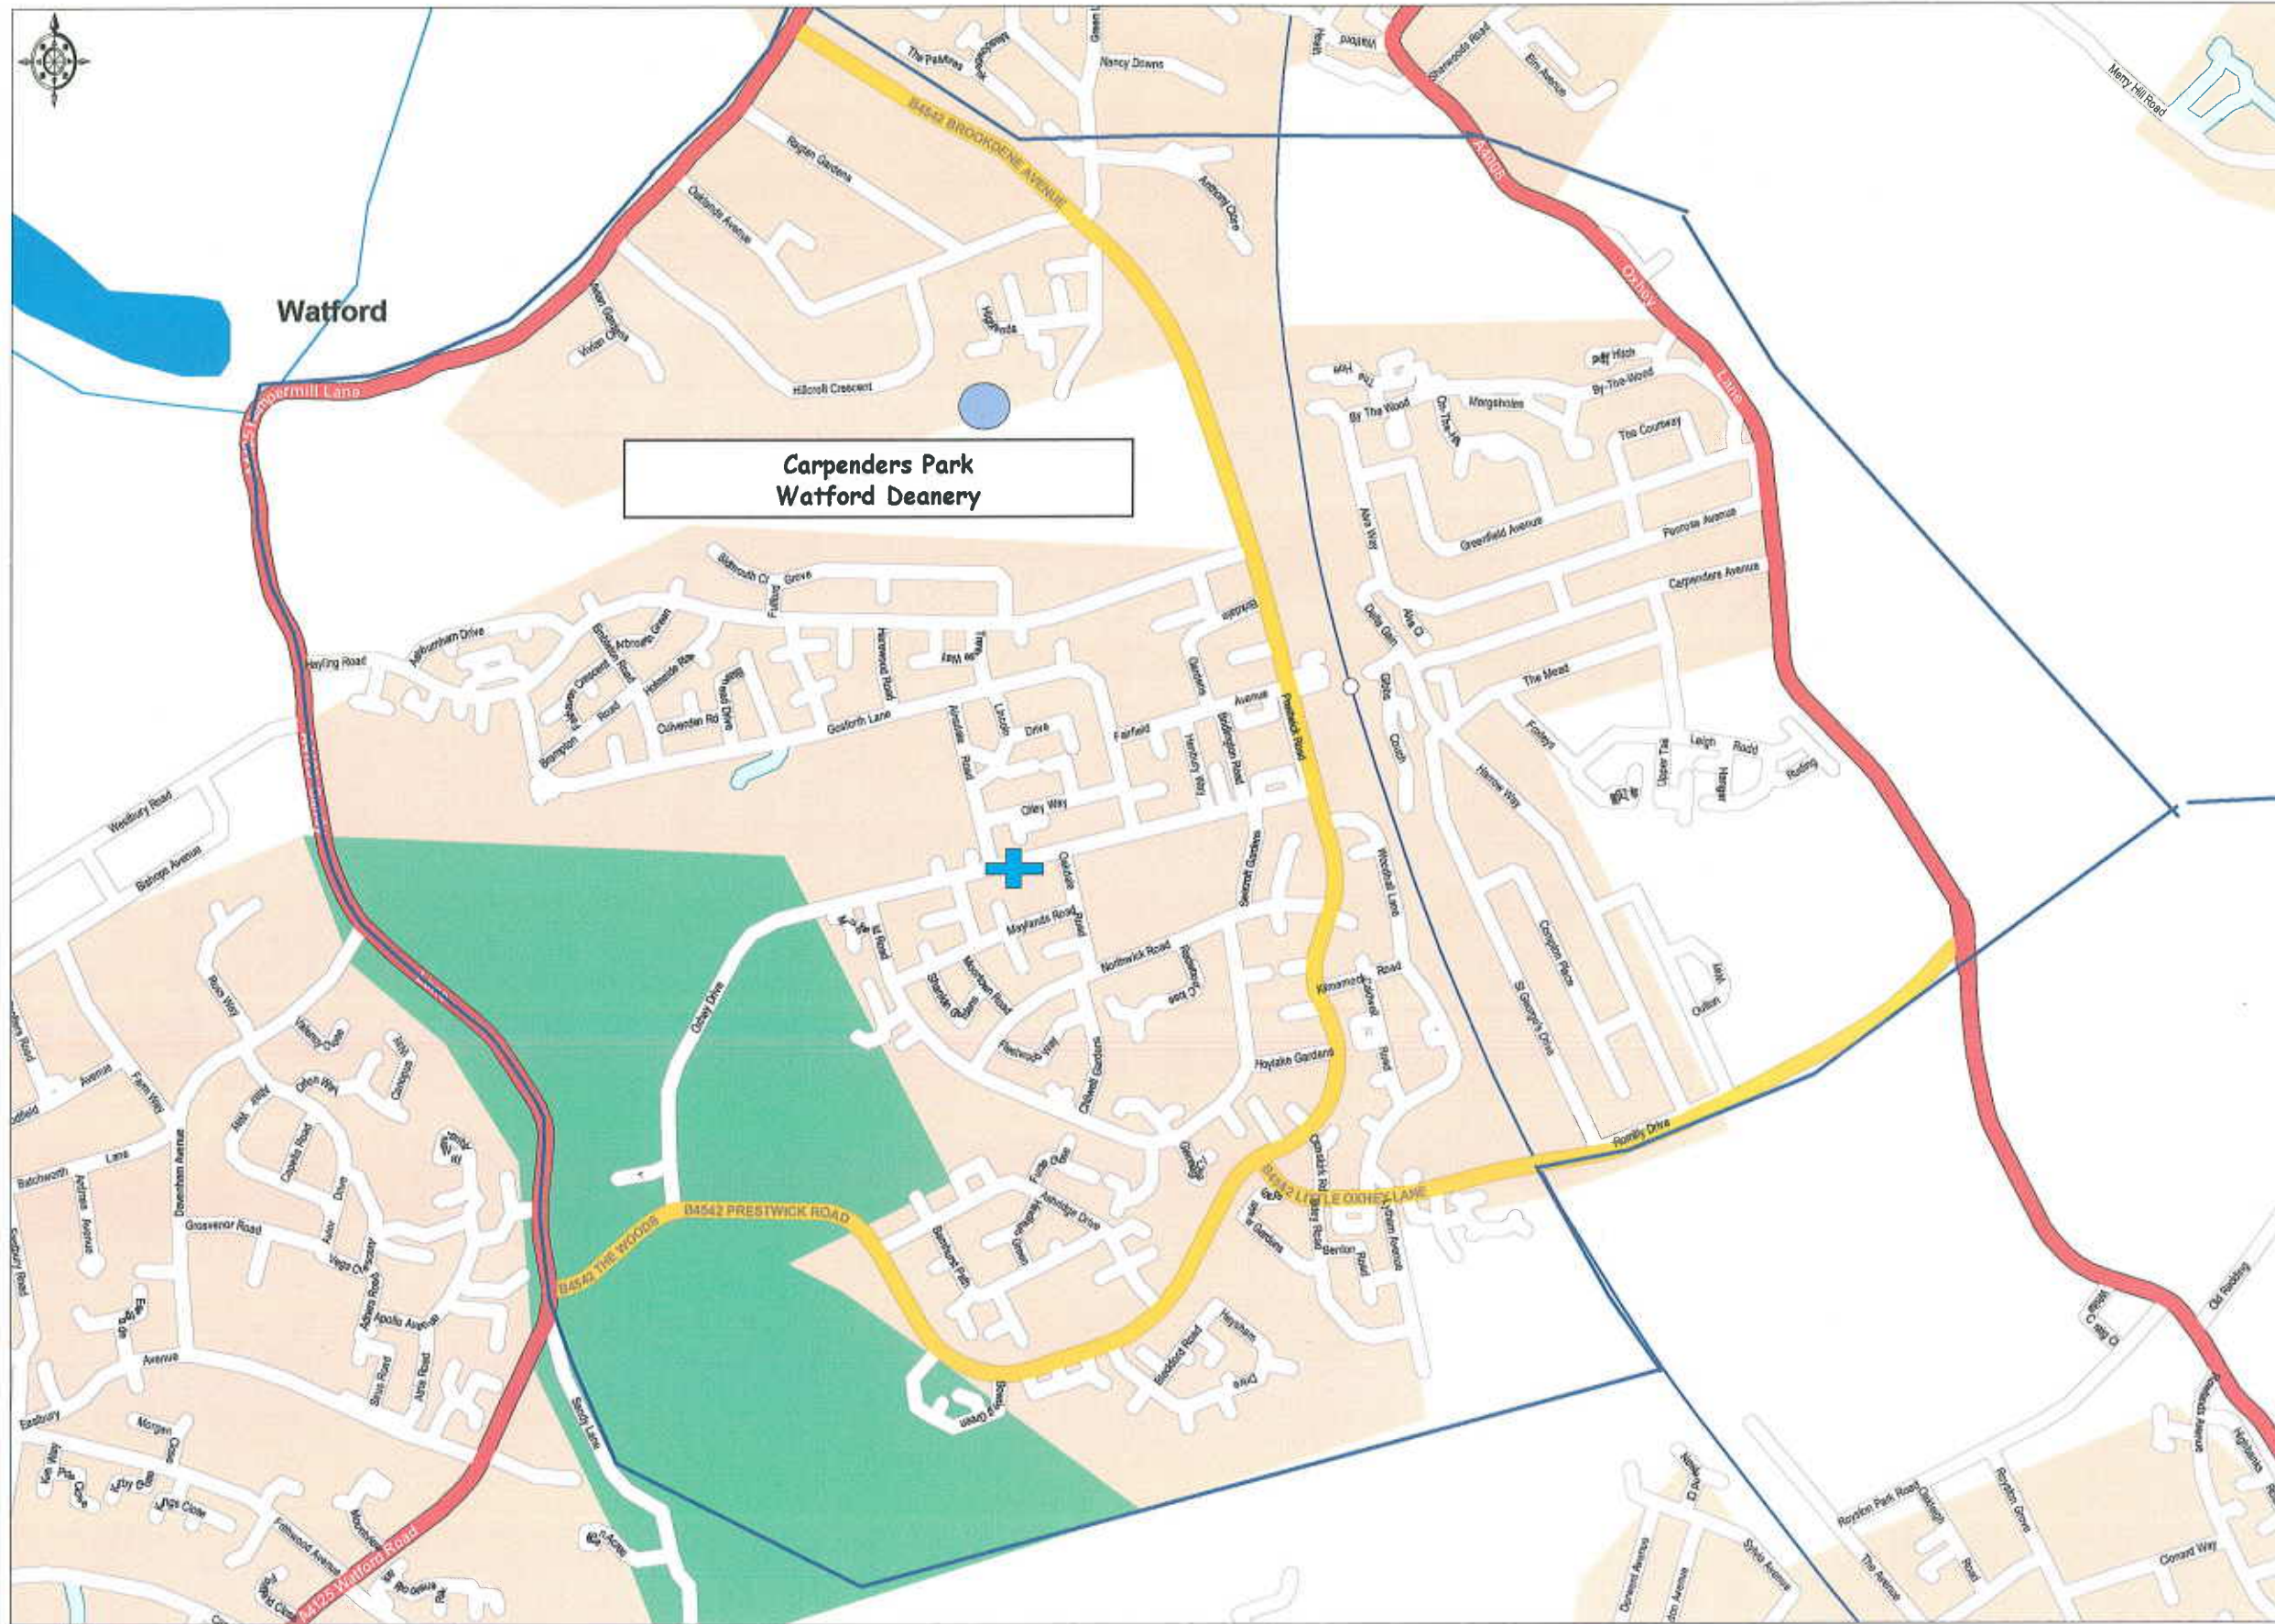

St Joseph, Carpenders Park, Oxhey Drive. WD19 7SW
Watford Deanery

© Crown copyright 2004. All rights reserved. Licence Number 100020449. Survey Scale - mixed Plotted Scale - 1:12599